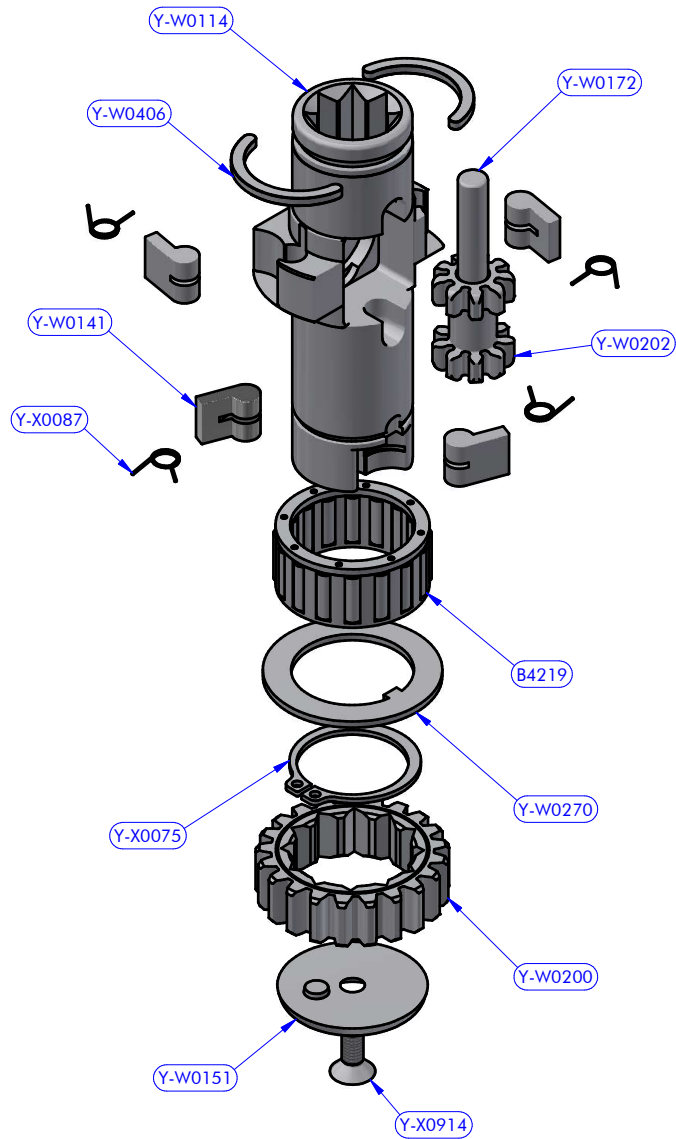

PART LIST			
CODE	DESCRIPTION	MATERIAL	Q.TY
Y-W0001	Upper cap	S.Steel	1
Y-W0004	Upper cap	Plastic	1
Y-W0013	Stripper	Plastic	1
Y-W0143	ST plug	Plastic	3
Y-W0720	Opening tool	S.Steel	1
Y-W0918	Upper disk	Aluminium	1
Y-W1059	Self-tailing arm	Aluminium	1
Y-WA237	Base + Gears assy	Various	1
Y-WA238	Drum	Various	1
Y-X0137	Screw	S.Steel	1

Y-WA238
Drum XT16.2 AL/R + ST Disks

PART LIST			
CODE	DESCRIPTION	MATERIAL	Q.TY
Y-W0037	Foot control corps	Aluminium	1
Y-W0043	ST lower disk	Aluminium	1
Y-W0057	Drum	Aluminium	1
Y-W0265	Cylinder pin	S.Steel	4
Y-X0065	Screw	S.Steel	4
Y-X0078	Compression spring	S.Steel	4

Y-WA237
Base + Gears assy XT16.2

PART LIST			
CODE	DESCRIPTION	MATERIAL	Q.TY
B6034	Roller bearing	Plastic / S.Steel	1
Y-W0071	Stem	Chromed brass	1
Y-W0089	Base	Aluminium	1
Y-W0154	I.D. tag	Aluminium	1
Y-W0266	Drum washer	Plastic	1
Y-W0284	Upper Stem	Chromed brass	1
Y-W1017	Cylinder pin	S.Steel	2
Y-WA202	Gears kit	Various	1
Y-WA236	Main shaft assy	Various	1
Y-X0062	Screw	S.Steel	4

Y-WA236
Main shaft assy XT16.2

PART LIST			
CODE	DESCRIPTION	MATERIAL	Q.TY
B4219	Roller bearing	Plastic / S.Steel	1
Y-W0114	Main shaft	S.Steel	1
Y-W0141	Pawl	S.Steel	4
Y-W0151	Shaft cap	Plastic	1
Y-W0172	Gear axis	S.Steel	1
Y-W0200	Gear "A1"	Bronze	1
Y-W0202	Satellite gear	Bronze	1
Y-W0270	Special washer	S.Steel	1
Y-W0406	Half-ring	Brass	2
Y-X0075	Seeger ring	S.Steel	1
Y-X0087	Torsion spring	S.Steel	4
Y-X0914	Screw	S.Steel	1