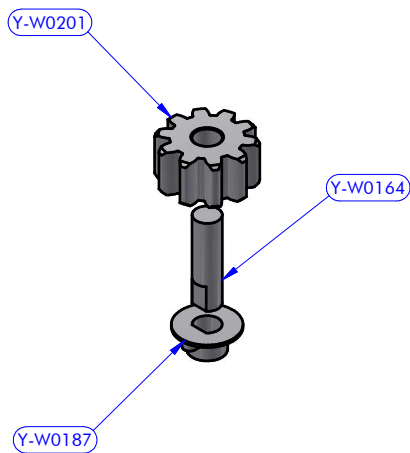

PART LIST			
CODE	DESCRIPTION	MATERIAL	Q.TY
Y-W0001	Upper cap	S.Steel	1
Y-W0004	Upper cap	Plastic	1
Y-W0013	Stripper	Plastic	1
Y-W0143	ST plug	Plastic	3
Y-W0720	Opening tool	S.Steel	1
Y-W0918	Upper disk	Aluminium	1
Y-W1059	Self-tailing arm	Aluminium	1
Y-WA237	Base + Gears assy	Various	1
Y-WA238	Drum	Various	1
Y-X0137	Screw	S.Steel	1

Y-WA238
Drum XT16.2 AL/R + ST Disks

PART LIST			
CODE	DESCRIPTION	MATERIAL	Q.TY
Y-W0037	Foot control corps	Aluminium	1
Y-W0043	ST lower disk	Aluminium	1
Y-W0057	Drum	Aluminium	1
Y-W0265	Cylinder pin	S.Steel	4
Y-X0065	Screw	S.Steel	4
Y-X0078	Compression spring	S.Steel	4

Y-WA237
Base + Gears assy XT16.2

PART LIST			
CODE	DESCRIPTION	MATERIAL	Q.TY
B6034	Roller bearing	Plastic / S.Steel	1
Y-W0071	Stem	Chromed brass	1
Y-W0089	Base	Aluminium	1
Y-W0154	I.D. tag	Aluminium	1
Y-W0266	Drum washer	Plastic	1
Y-W0284	Upper Stem	Chromed brass	1
Y-W1017	Cylinder pin	S.Steel	2
Y-WA202	Gears kit	Various	1
Y-WA236	Main shaft assy	Various	1
Y-X0062	Screw	S.Steel	4

Y-WA236
Main shaft assy XT16.2

PART LIST			
CODE	DESCRIPTION	MATERIAL	Q.TY
B4219	Roller bearing	Plastic / S.Steel	1
Y-W0114	Main shaft	S.Steel	1
Y-W0141	Pawl	S.Steel	4
Y-W0151	Shaft cap	Plastic	1
Y-W0172	Gear axis	S.Steel	1
Y-W0200	Gear "A1"	Bronze	1
Y-W0202	Satellite gear	Bronze	1
Y-W0270	Special washer	S.Steel	1
Y-W0406	Half-ring	Brass	2
Y-X0075	Seeger ring	S.Steel	1
Y-X0087	Torsion spring	S.Steel	4
Y-X0914	Screw	S.Steel	1