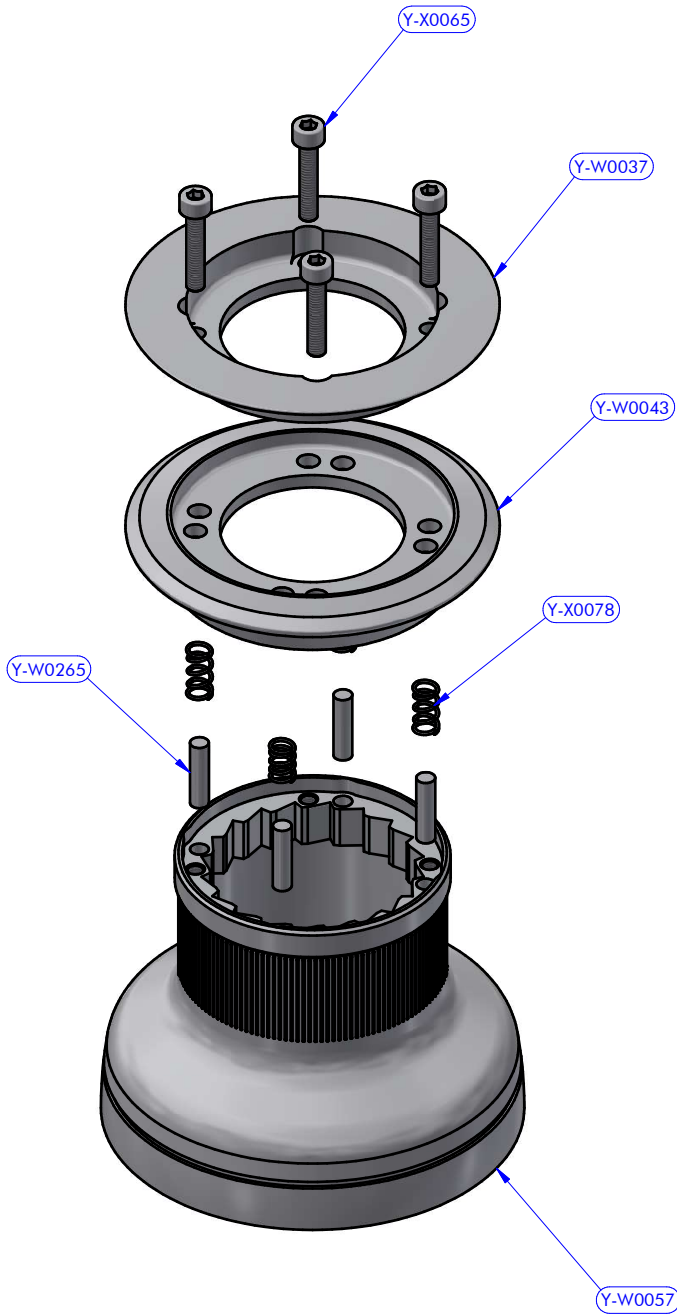

PART LIST			
CODE	DESCRIPTION	MATERIAL	Q.TY
Y-W0001	Upper cap	S.Steel	1
Y-W0004	Upper cap	Plastic	1
Y-W0013	Stripper	Plastic	1
Y-W0143	ST plug	Plastic	3
Y-W0720	Opening tool	S.Steel	1
Y-W0918	Upper disk	Aluminium	1
Y-W1059	Self-tailing arm	Aluminium	1
Y-WA237	Base + Gears assy	Various	1
Y-WA238	Drum	Various	1
Y-X0137	Screw	S.Steel	1

Y-WA238
Drum XT16.2 AL/R + ST Disks

PART LIST			
CODE	DESCRIPTION	MATERIAL	Q.TY
Y-W0037	Foot control corps	Aluminium	1
Y-W0043	ST lower disk	Aluminium	1
Y-W0057	Drum	Aluminium	1
Y-W0265	Cylinder pin	S.Steel	4
Y-X0065	Screw	S.Steel	4
Y-X0078	Compression spring	S.Steel	4

Y-WA237
Base + Gears assy XT16.2

PART LIST			
CODE	DESCRIPTION	MATERIAL	Q.TY
B6034	Roller bearing	Plastic / S.Steel	1
Y-W0071	Stem	Chromed brass	1
Y-W0089	Base	Aluminium	1
Y-W0154	I.D. tag	Aluminium	1
Y-W0266	Drum washer	Plastic	1
Y-W0284	Upper Stem	Chromed brass	1
Y-W1017	Cylinder pin	S.Steel	2
Y-WA202	Gears kit	Various	1
Y-WA236	Main shaft assy	Various	1
Y-X0062	Screw	S.Steel	4

Y-WA236
Main shaft assy XT16.2

PART LIST			
CODE	DESCRIPTION	MATERIAL	Q.TY
B4219	Roller bearing	Plastic / S.Steel	1
Y-W0114	Main shaft	S.Steel	1
Y-W0141	Pawl	S.Steel	4
Y-W0151	Shaft cap	Plastic	1
Y-W0172	Gear axis	S.Steel	1
Y-W0200	Gear "A1"	Bronze	1
Y-W0202	Satellite gear	Bronze	1
Y-W0270	Special washer	S.Steel	1
Y-W0406	Half-ring	Brass	2
Y-X0075	Seeger ring	S.Steel	1
Y-X0087	Torsion spring	S.Steel	4
Y-X0914	Screw	S.Steel	1