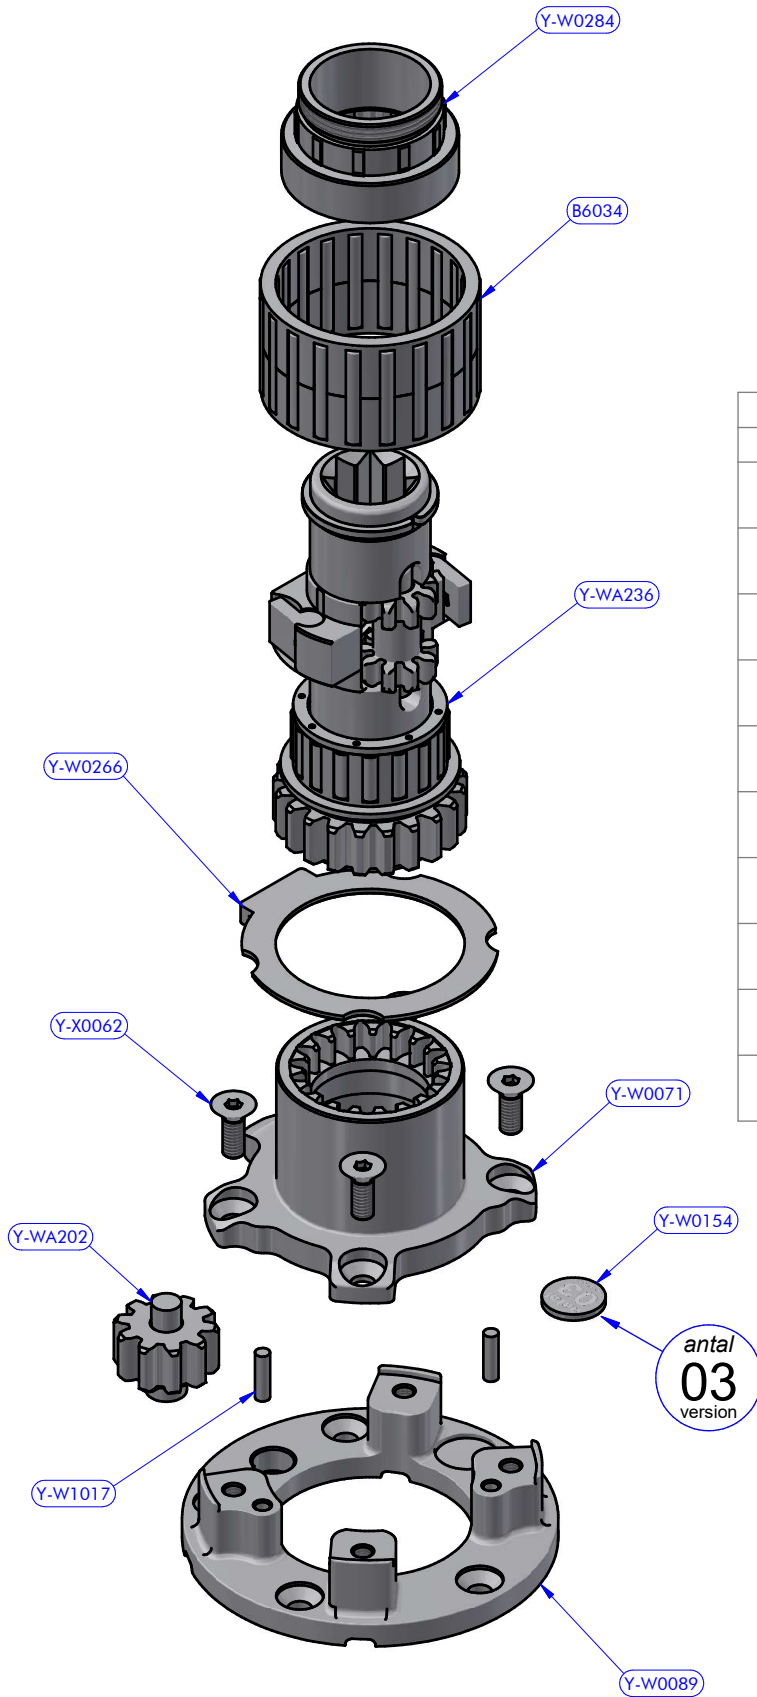

PART LIST			
CODE	DESCRIPTION	MATERIAL	Q.TY
Y-W0001	Upper cap	S.Steel	1
Y-W0004	Upper cap	Plastic	1
Y-W0013	Stripper	Plastic	1
Y-W0143	ST plug	Plastic	3
Y-W0720	Opening tool	S.Steel	1
Y-W0918	Upper disk	Aluminium	1
Y-W1059	Self-tailing arm	Aluminium	1
Y-WA237	Base + Gears assy	Various	1
Y-WA238	Drum	Various	1
Y-X0137	Screw	S.Steel	1

Y-WA238
Drum XT16.2 AL/R + ST Disks

PART LIST			
CODE	DESCRIPTION	MATERIAL	Q.TY
Y-W0037	Foot control corps	Aluminium	1
Y-W0043	ST lower disk	Aluminium	1
Y-W0057	Drum	Aluminium	1
Y-W0265	Cylinder pin	S.Steel	4
Y-X0065	Screw	S.Steel	4
Y-X0078	Compression spring	S.Steel	4

Y-WA237
Base + Gears assy XT16.2

PART LIST			
CODE	DESCRIPTION	MATERIAL	Q.TY
B6034	Roller bearing	Plastic / S.Steel	1
Y-W0071	Stem	Chromed brass	1
Y-W0089	Base	Aluminium	1
Y-W0154	I.D. tag	Aluminium	1
Y-W0266	Drum washer	Plastic	1
Y-W0284	Upper Stem	Chromed brass	1
Y-W1017	Cylinder pin	S.Steel	2
Y-WA202	Gears kit	Various	1
Y-WA236	Main shaft assy	Various	1
Y-X0062	Screw	S.Steel	4

Y-WA236
Main shaft assy XT16.2

PART LIST			
CODE	DESCRIPTION	MATERIAL	Q.TY
B4219	Roller bearing	Plastic / S.Steel	1
Y-W0114	Main shaft	S.Steel	1
Y-W0141	Pawl	S.Steel	4
Y-W0151	Shaft cap	Plastic	1
Y-W0172	Gear axis	S.Steel	1
Y-W0200	Gear "A1"	Bronze	1
Y-W0202	Satellite gear	Bronze	1
Y-W0270	Special washer	S.Steel	1
Y-W0406	Half-ring	Brass	2
Y-X0075	Seeger ring	S.Steel	1
Y-X0087	Torsion spring	S.Steel	4
Y-X0914	Screw	S.Steel	1